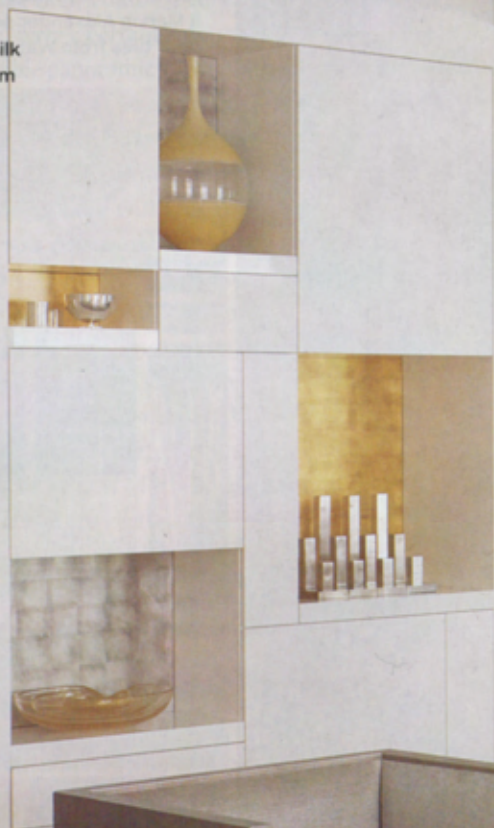

David Mann of MR Architecture + Decor gave the interiors of the Nussbaum family duplex in Manhattan an illuminating new design. The living/dining room includes a sofa and shagreen-backed cube chairs by Furniture Masters, the latter upholstered in a Sahco velvet. Murano-glass lamps sit atop side tables by Christophe Côme from Cristina Grajales Gallery; the silk shag rugs were custom made by Stark. For details see Sources.

# SPARKLING ATTITUDE

The spacious Manhattan apartment of Darcy Miller Nussbaum and her family gets a magical remake in the hands of architect David Mann

TEXT BY DAVID COLMAN  
PHOTOGRAPHY BY NIKOLAS KOENIG  
PRODUCED BY ROBERT RUFINO