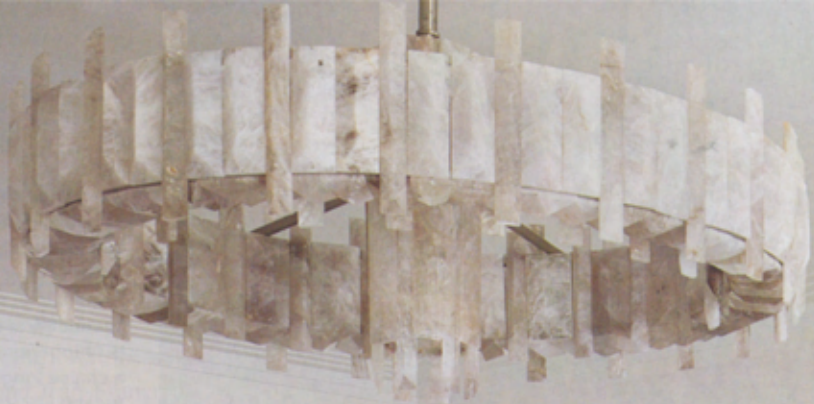

David Mann of MR Architecture + Decor gave the interiors of the Nussbaum family duplex in Manhattan an illuminating new design. The living/dining room includes a sofa and shagreen-backed cube chairs by Furniture Masters, the latter upholstered in a Sahco velvet. Murano-glass lamps sit atop side tables by Christophe Côme from Cristina Grajales Gallery; the silk shag rugs were custom made by Stark. For details see Sources.

# SPARKLING ATTITUDE

The spacious Manhattan apartment of Darcy Miller Nussbaum and her family gets a magical remake in the hands of architect David Mann

TEXT BY DAVID COLMAN  
PHOTOGRAPHY BY NIKOLAS KOENIG  
PRODUCED BY ROBERT RUFINO